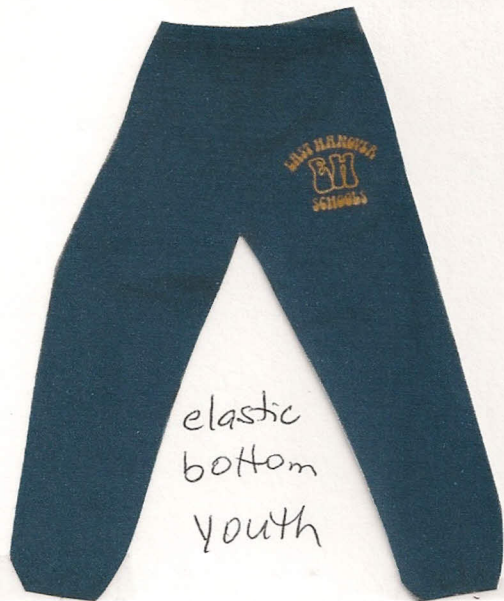

# PANTS

elastic  
bottom  
youth

Youth Size	Inseam	Waist
YXS	19 1/4	18
YS	21 1/4	20
YM	23 3/4	22
YL	26 1/4	24
YXL	30 1/4	26

ladies  
yoga  
type

Ladies Size	Inseam	Waist
AXS	31 1/2	13 1/2
AS	32	14
AM	32 1/2	14 1/2
AL	33	15 1/2
AXL	33 1/2	16 1/2
A2XL	33 1/2	17 1/2

Logo  
here

mens open-bottom  
with side pockets

adult Size	Inseam	Waist Relaxed
AS	32	26
AM	32 1/2	28
AL	33	30
AXL	33 1/2	32
A2XL	34	36